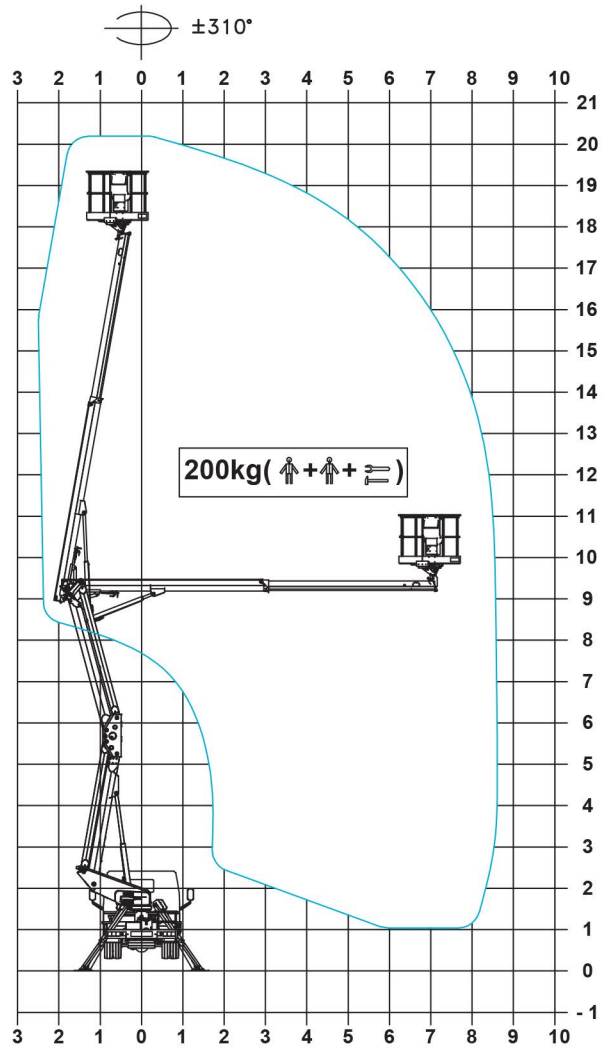

DIMENSIONS

20,2 m*

8,8 m*

200 kg

18,2 m*

1400x700x1100 mm

GVW min 3,5 t

WORKING ENVELOPE

* outreach and height max values and repeatability can change within $\pm 3\%$ due to manufacturing variation and working condition.

Desman Srl

Viale della navigazione interna 29,
35129 Padova
049 7356081
padova@desmangroup.it