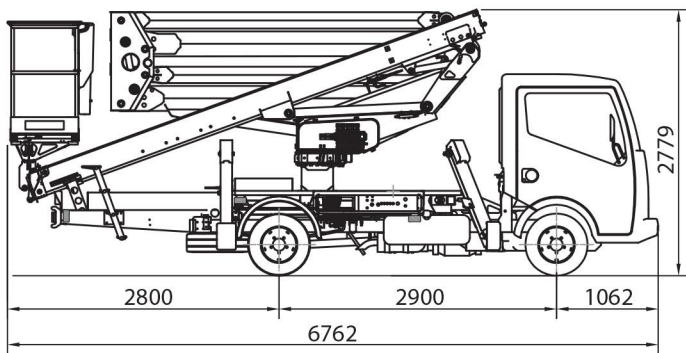

DIMENSIONS

20,2 m*

8,8 m*

200 kg

18,2 m*

1400x700x1100 mm

GVW min 3,5 t

WORKING ENVELOPE

* outreach and height max values and repeatability can change within $\pm 3\%$ due to manufacturing variation and working condition.

Desman Srl

Viale della navigazione interna 29,
35129 Padova
049 7356081
padova@desmangroup.it